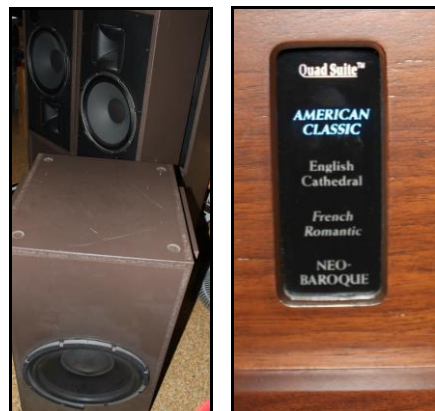

**General Tablets**

Swell Solo Voices ON  
Alternate Tuning  
Tremulants Full  
Swell Main Off  
Swell Antiphonal On  
Gt / Ch / Pd Main Off  
Gt / Ch / Pd Antiphonal On

*Identical Specification to the NEW Allen Bravura L-343 (costing over \$100,000)*

*Includes Rosewood Sharps*

*Includes Vista Navigator with USB drive*

*Includes 8 Speakers with Sub-Woofer  
Includes Allen Quad Suite*