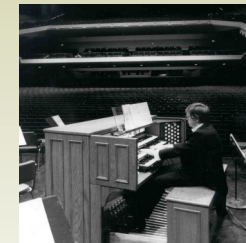

William Ferris & The Chicago Symphony Orchestra