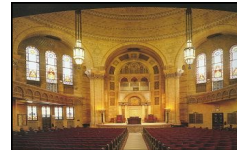

K.A.M. Congregation,
Chicago, IL

Mastersingers of Milwaukee