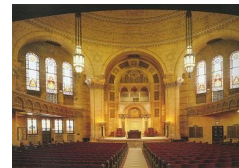

World Library & Hope Publishing
Recording Sessions

St. Mary Catholic Church
Freemont Center, IL

Madonna Della Strada Chapel @
Loyola University

First Congregational Church,
Winnetka, IL

K.A.M. Congregation,
Chicago, IL

John von Rhein did not realize that Tom Weisflog was not playing the church’s pipe organ. Tom was playing an **All-Digital Rodgers Organ**. We are flattered by his glowing review of Rodgers Sound.

Location: Our Lady of Sorrows
Basilica, Chicago, IL →