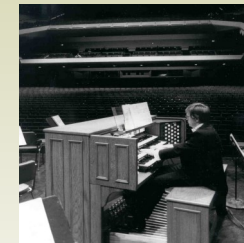

William Ferris & The Chicago
Symphony Orchestra